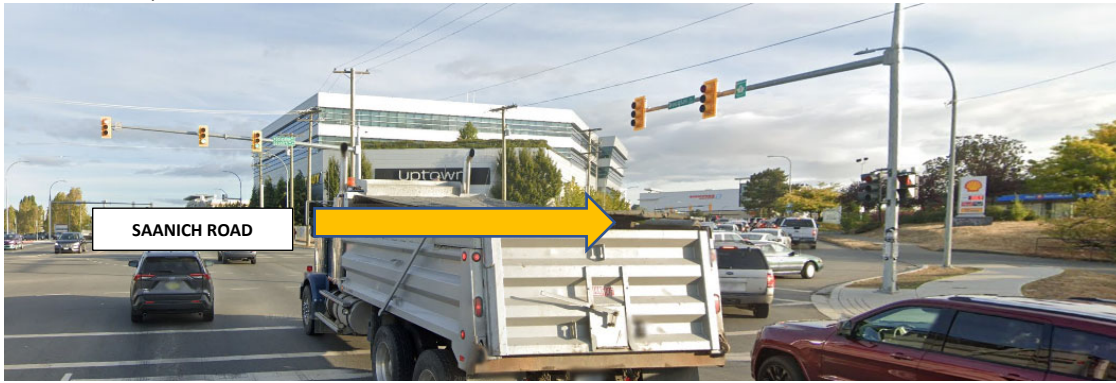

- Travelling southbound on the Trans Canada Highway turn **LEFT** onto Saanich Road (you will have just passed the Uptown Shopping Centre on your left-hand side):

- At the first set of lights at Oak Street (McDonald's on your right) turn **LEFT** into the Uptown Shopping Centre underground parking:

- Once in the underground parking, Turn **LEFT** immediately at the 4-way stop, towards the red parking area
- At the end of the red parking area, turn **RIGHT** towards the Pink Level P1 parking area (follow signs for Pulse). **Park anywhere in the Pink Level P1 area.**

- At the first set of lights at Oak Street (McDonald's on your right) turn **LEFT** into the Uptown Shopping Centre underground parking:

- Once in the underground parking, Turn **LEFT** immediately at the 4-way stop, towards the red parking area
- At the end of the red parking area, turn **RIGHT** towards the Pink Level P1 parking area (follow signs for Pulse).
Park anywhere in the Pink Level P1 area.