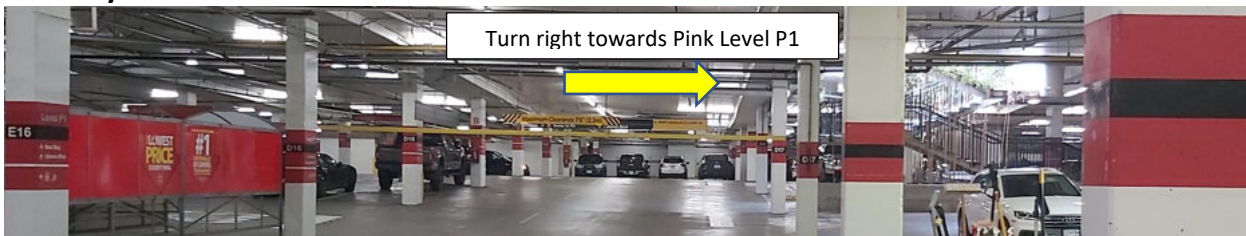

- Elevator and Stair Access located in the YELLOW room (follow signs for Pulse)

- Select button in Elevator for **Level 3**

Coming from Downtown / North-Bound on Trans Canada Highway

- Travelling north bound on the Trans Canada Highway turn **RIGHT** onto Saanich Road (Shell on the right, Uptown Shopping Centre ahead)

- At the first set of lights at Oak Street (McDonald's on your right) turn **LEFT** into the Uptown Shopping Centre underground parking:

- Once in the underground parking, Turn **LEFT** immediately at the 4-way stop, towards the red parking area
- At the end of the red parking area, turn **RIGHT** towards the Pink Level P1 parking area (follow signs for Pulse).
Park anywhere in the Pink Level P1 area.