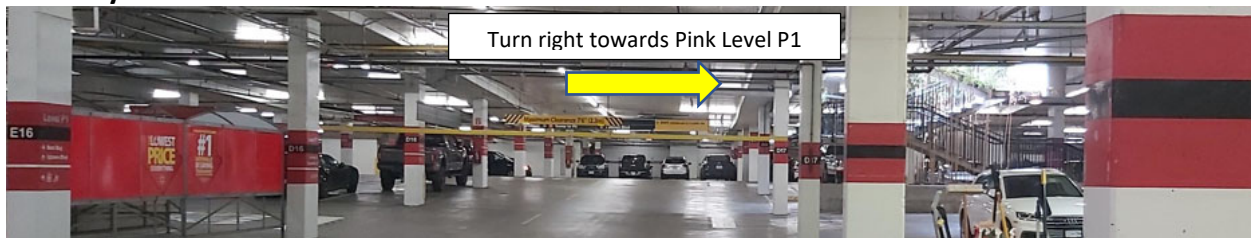

- Once in the underground parking, Turn **LEFT** immediately at the 4-way stop, towards the red parking area
- At the end of the red parking area, turn **RIGHT** towards the Pink Level P1 parking area (follow signs for Pulse). **Park anywhere in the Pink Level P1 area.**