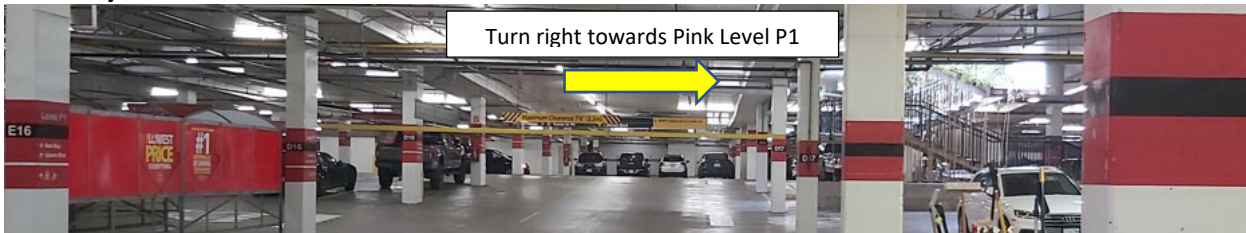

- Once in the underground parking, Turn **LEFT** immediately at the 4-way stop, towards the red parking area
- At the end of the red parking area, turn **RIGHT** towards the Pink Level P1 parking area (follow signs for Pulse). **Park anywhere in the Pink Level P1 area.**