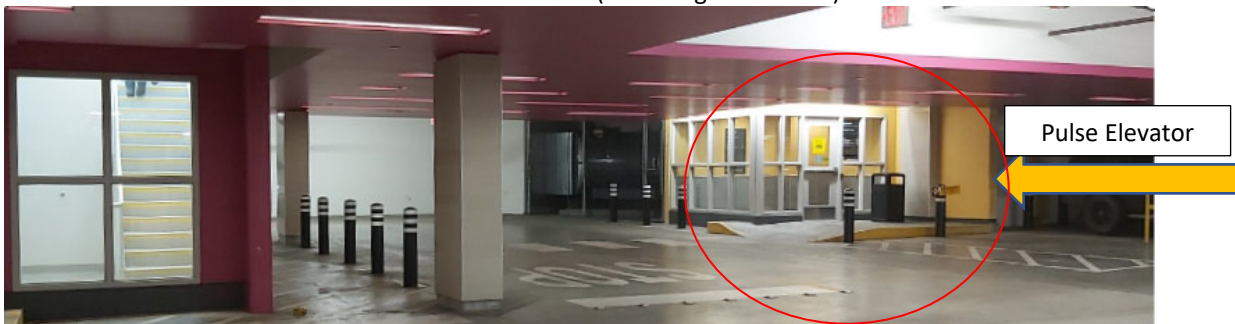

- Elevator and Stair Access located in the **YELLOW** room (follow signs for Pulse)