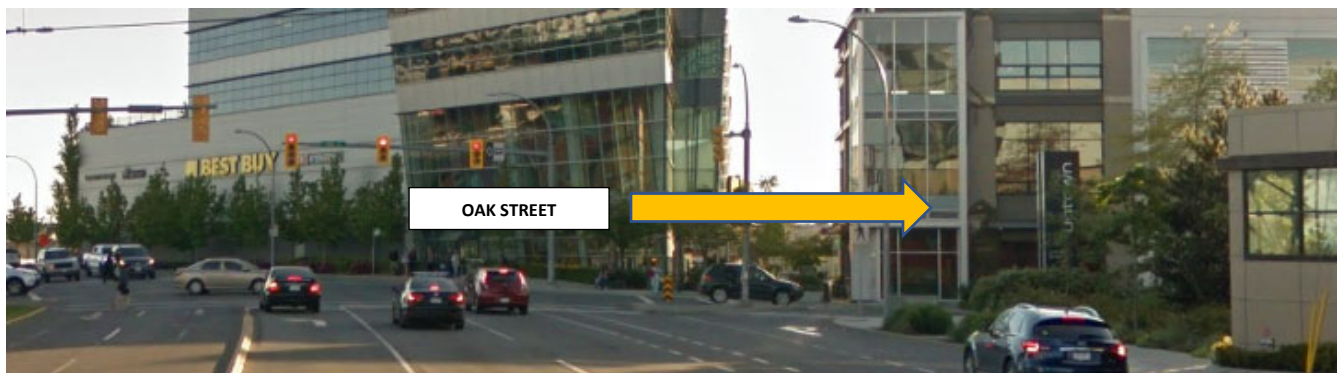

Coming from BC Ferries / Saanichton / South-Bound on Patricia Bay Highway

- Travelling Southbound on the Patricia Bay Highway turn **RIGHT** onto Saanich Road (Uptown will be on your right)

- At the next set of lights at Oak Street (McDonald's on your left) turn **RIGHT** into the Uptown Shopping Centre underground parking

- Once in the underground parking, Turn **LEFT** immediately at the 4-way stop, towards the red parking area
- At the end of the red parking area, turn **RIGHT** towards the Pink Level P1 parking area (follow signs for Pulse). **Park anywhere in the Pink Level P1 area.**

- Elevator and Stair Access located in the **YELLOW** room (follow signs for Pulse)

- Select button in Elevator for **Level 3**