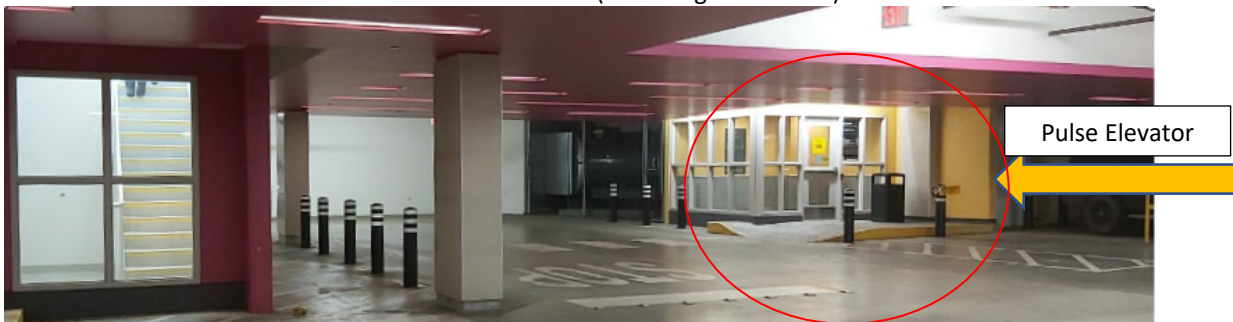

- Once in the underground parking, Turn **LEFT** immediately at the 4-way stop, towards the red parking area
- At the end of the red parking area, turn **RIGHT** towards the Pink Level P1 parking area (follow signs for Pulse). **Park anywhere in the Pink Level P1 area.**

- Elevator and Stair Access located in the YELLOW room (follow signs for Pulse)

- Select button in Elevator for **Level 3**

Coming from Downtown / North-Bound on Trans Canada Highway

- Travelling north bound on the Trans Canada Highway turn **RIGHT** onto Saanich Road (Shell on the right, Uptown Shopping Centre ahead)